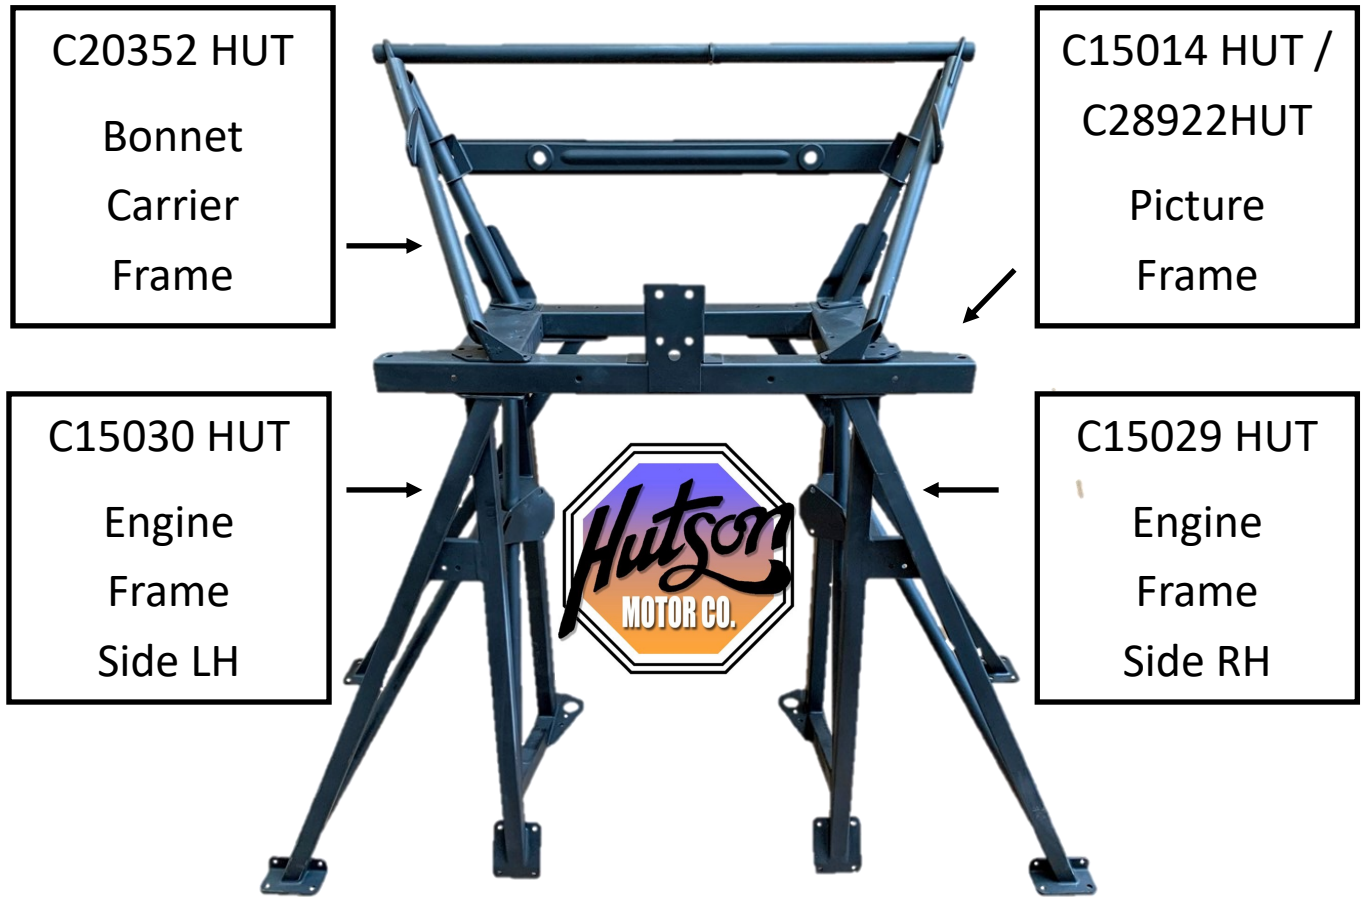

THE HUTSON MOTOR COMPANY LIMITED

E-TYPE S1+2 ENGINE FRAMES

PAWSON STREET, BRADFORD, WEST YORKSHIRE,
ENGLAND, BD4 8DF

TEL - 01274 669 052 EMAIL - SALES@HUTSONMOCO.CO.UK

Premium Quality Up-rated As Standard, Guaranteed To Fit, Includes Hardware Bolt Kit, Fully Shot Blasted And Black Etch Primed, T45 Tubing Up-rated Thicker Wall 10 / 16 Gauge Material All Material Of High Yield. Skilfully Gas Fluxed Brazed, An Amazing Set To Improve The Performance Of Any S1 / S2 E-Type

UK PREMIUM QUALITY

| HUT UP-DATED - JAGUAR E-TYPE - ENGINE FRAMES S1/S2 | | |
|---|--|------------------------------|
| Part No | Description | Price (Ex Vat) |
| C15029 HUT | Engine Frame 6 Cyl RH (HUT) | Please Enquire For Prices |
| C15030 HUT | Engine Frame 6 Cyl LH (HUT) | |
| C20352 HUT | Bonnet Carrier Frame (HUT) | |
| C15014 HUT | Picture Frame S1 (HUT) With Fan Basket | |
| C28922 HUT | Picture Frame S2 (HUT) No Fan Basket | |
| JUT007 | A Frame Bolt Fixing Kit S1 + S2 | |