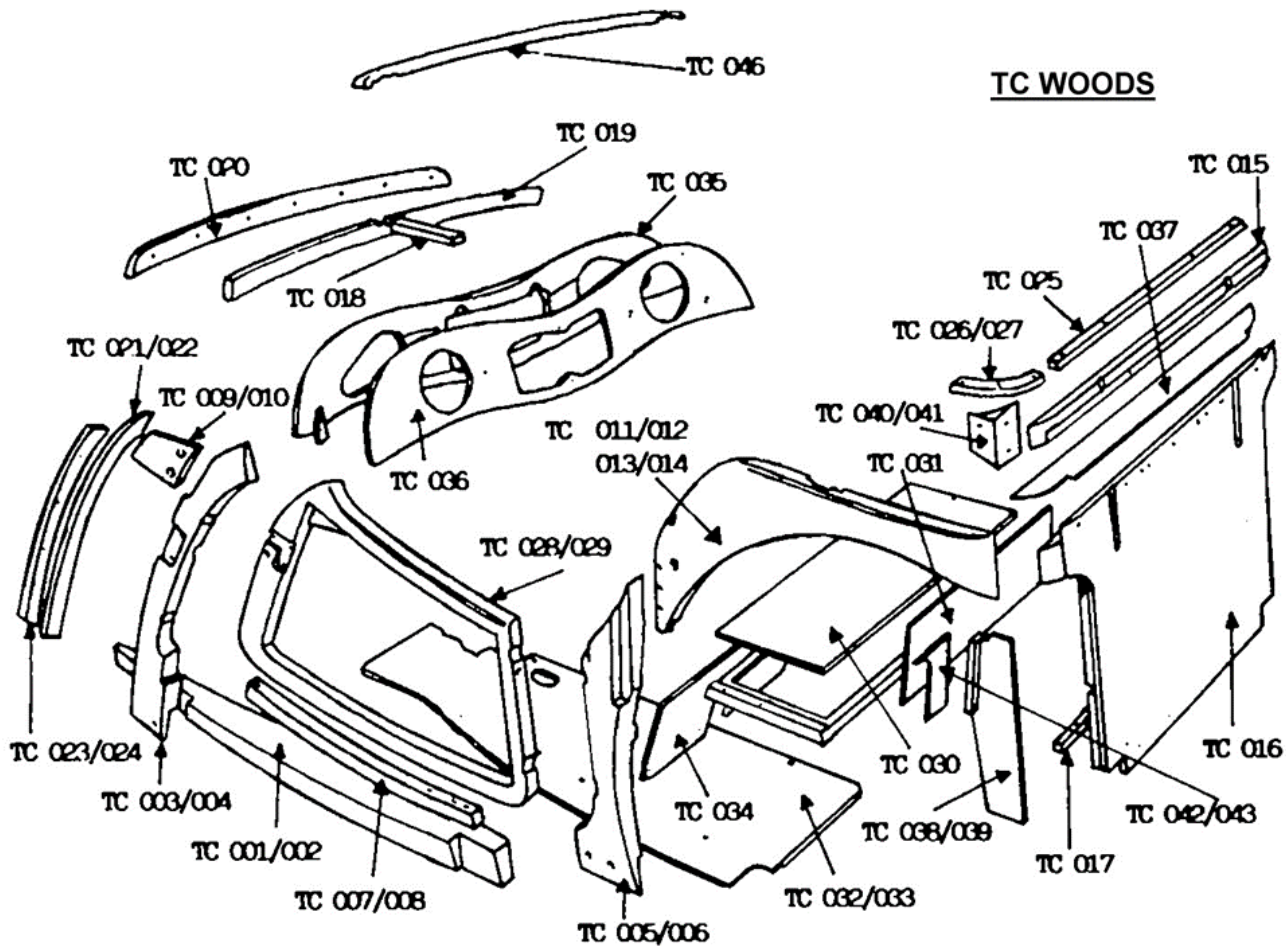

The HUTSON MOTOR COMPANY Ltd T-series Price List – February 2023

<u>Part No.</u>	<u>Price</u>	<u>Part No.</u>	<u>Price</u>
TD001	118.81	TD047	29.09
TD002	118.81	TD049	19.29
TD003	139.13	TD050	19.29
TD004	139.13	TD060	404.87
TD005	95.76	TD061	404.87
TD006	95.76	TD062	323.12
TD007	67.74	TD063	381.10
TD008	67.74	TD064	86.70
TD009	72.72	TD065	86.70
TD010	72.72	TD066	46.51
TD011/013	187.86	TD067	46.51
TD012/014	187.86	TD072	227.35
TD015	89.64	TD073	227.35
TD016	88.73	TD074	298.62
TD017	78.86	TD075	298.62
TD018	14.39	TD076	294.57
TD019	42.07	TD077	294.57
TD020	63.40	TD078	37.22
TD021	58.98	TD079	208.51
TD022	58.98	TD080	208.51
TD023	59.27	TD082	572.80
TD024	59.27	TD095	4,048.00
TD025	44.43	TD096	6,479.00
TD026	14.39	TD097	7,126.90
TD027	14.39	TD098	53.74
TD028	395.89	TD099	22.43
TD028A	81.55	TD100	8,640.50
TD028B	77.96	TD102	11.24
TD028C	83.13		
TD028D	54.49		
TD028F	879.73		
TD029	395.89		
TD029A	81.55		
TD029B	77.96		
TD029C	83.13		
TD029D	54.49		
TD029F	879.73		
TD030	150.56		
TD031	25.94		
TD032	133.44		
TD032A	133.44		
TD033	133.44		
TD033A	133.44		
TD035	168.75		
TD035A	168.75		
TD036	140.97		
TD036A	140.97		
TD037	45.38		
TD046	103.12