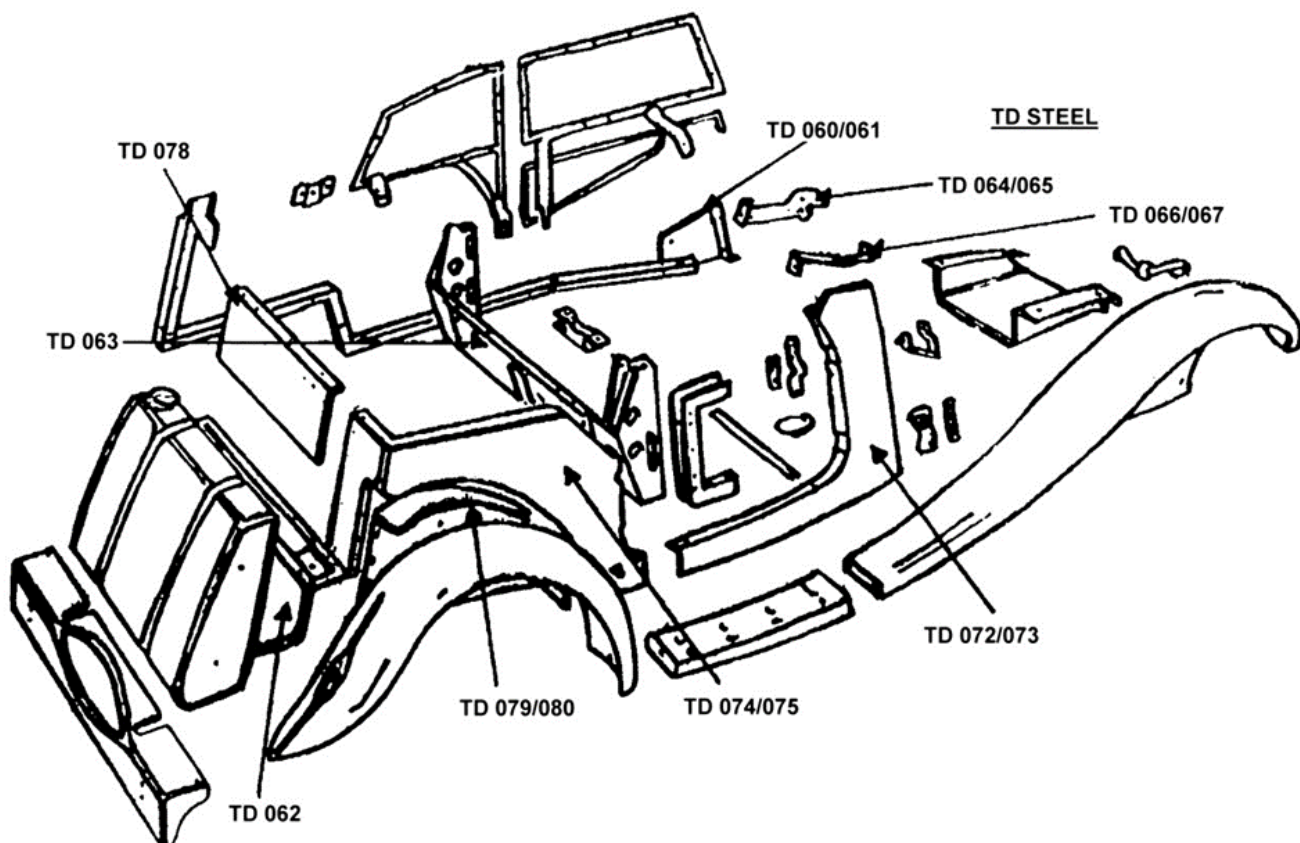

The HUTSON MOTOR COMPANY Ltd T-series Price List – February 2023

<u>Part No.</u>	<u>Price</u>	<u>Part No.</u>	<u>Price</u>
TF001	123.40	TF047	29.46
TF002	123.40	TF051	16.44
TF003	135.05	TF052	16.44
TF004	135.05	TF053	5.25
TF005	110.55	TF054	5.25
TF006	110.55	TF060	404.87
TF007	63.51	TF061	404.87
TF008	63.51	TF063	399.25
TF009	63.51	TF072	227.36
TF010	63.51	TF073	227.36
TF011/013	193.77	TF074	298.62
TF012/014	193.77	TF075	298.62
TF015	98.00	TF076	294.57
TF016	61.33	TF077	294.57
TF017	78.06	TF078	37.22
TF018	42.51	TF079	208.53
TF019	41.64	TF080	208.53
TF020	59.74	TF081	362.49
TF021	51.11	TF082	564.11
TF022	51.11	TF095	4,048.00
TF023	51.11	TF096	6,479.00
TF024	51.11	TF097	7,126.90
TF025	34.32	TF098	214.92
TF026	25.99	TF099	22.43
TF027	25.99	TF100	8,640.50
TF028	367.13	TF102	11.01
TF028A	77.05		
TF028B	68.26		
TF028C	97.84		
TF028D	65.17		
TF028F	836.75		
TF029	367.13		
TF029A	77.05		
TF029B	68.26		
TF029C	97.84		
TF029D	65.17		
TF029F	836.75		
TF030	178.18		
TF031	48.82		
TF032	137.46		
TF032A	137.46		
TF033	137.46		
TF033A	137.46		
TF046	103.10