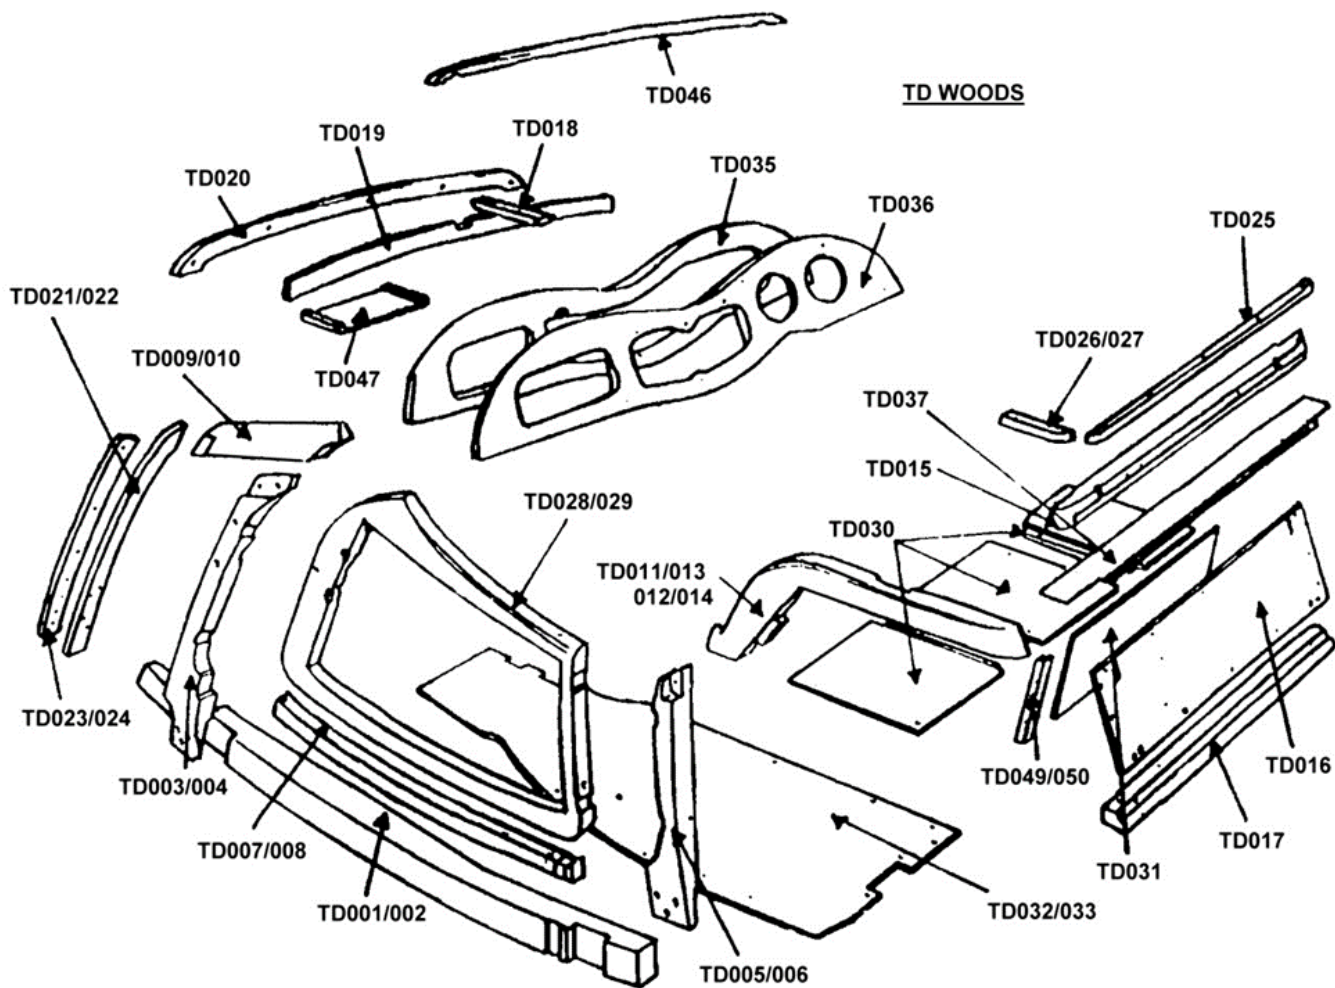

The HUTSON MOTOR COMPANY Ltd T-series Price List – February 2023

<u>Part No.</u>	<u>Price</u>	<u>Part No.</u>	<u>Price</u>
TF001	123.40	TF047	29.46
TF002	123.40	TF051	16.44
TF003	135.05	TF052	16.44
TF004	135.05	TF053	5.25
TF005	110.55	TF054	5.25
TF006	110.55	TF060	404.87
TF007	63.51	TF061	404.87
TF008	63.51	TF063	399.25
TF009	63.51	TF072	227.36
TF010	63.51	TF073	227.36
TF011/013	193.77	TF074	298.62
TF012/014	193.77	TF075	298.62
TF015	98.00	TF076	294.57
TF016	61.33	TF077	294.57
TF017	78.06	TF078	37.22
TF018	42.51	TF079	208.53
TF019	41.64	TF080	208.53
TF020	59.74	TF081	362.49
TF021	51.11	TF082	564.11
TF022	51.11	TF095	4,048.00
TF023	51.11	TF096	6,479.00
TF024	51.11	TF097	7,126.90
TF025	34.32	TF098	214.92
TF026	25.99	TF099	22.43
TF027	25.99	TF100	8,640.50
TF028	367.13	TF102	11.01
TF028A	77.05		
TF028B	68.26		
TF028C	97.84		
TF028D	65.17		
TF028F	836.75		
TF029	367.13		
TF029A	77.05		
TF029B	68.26		
TF029C	97.84		
TF029D	65.17		
TF029F	836.75		
TF030	178.18		
TF031	48.82		
TF032	137.46		
TF032A	137.46		
TF033	137.46		
TF033A	137.46		
TF046	103.10