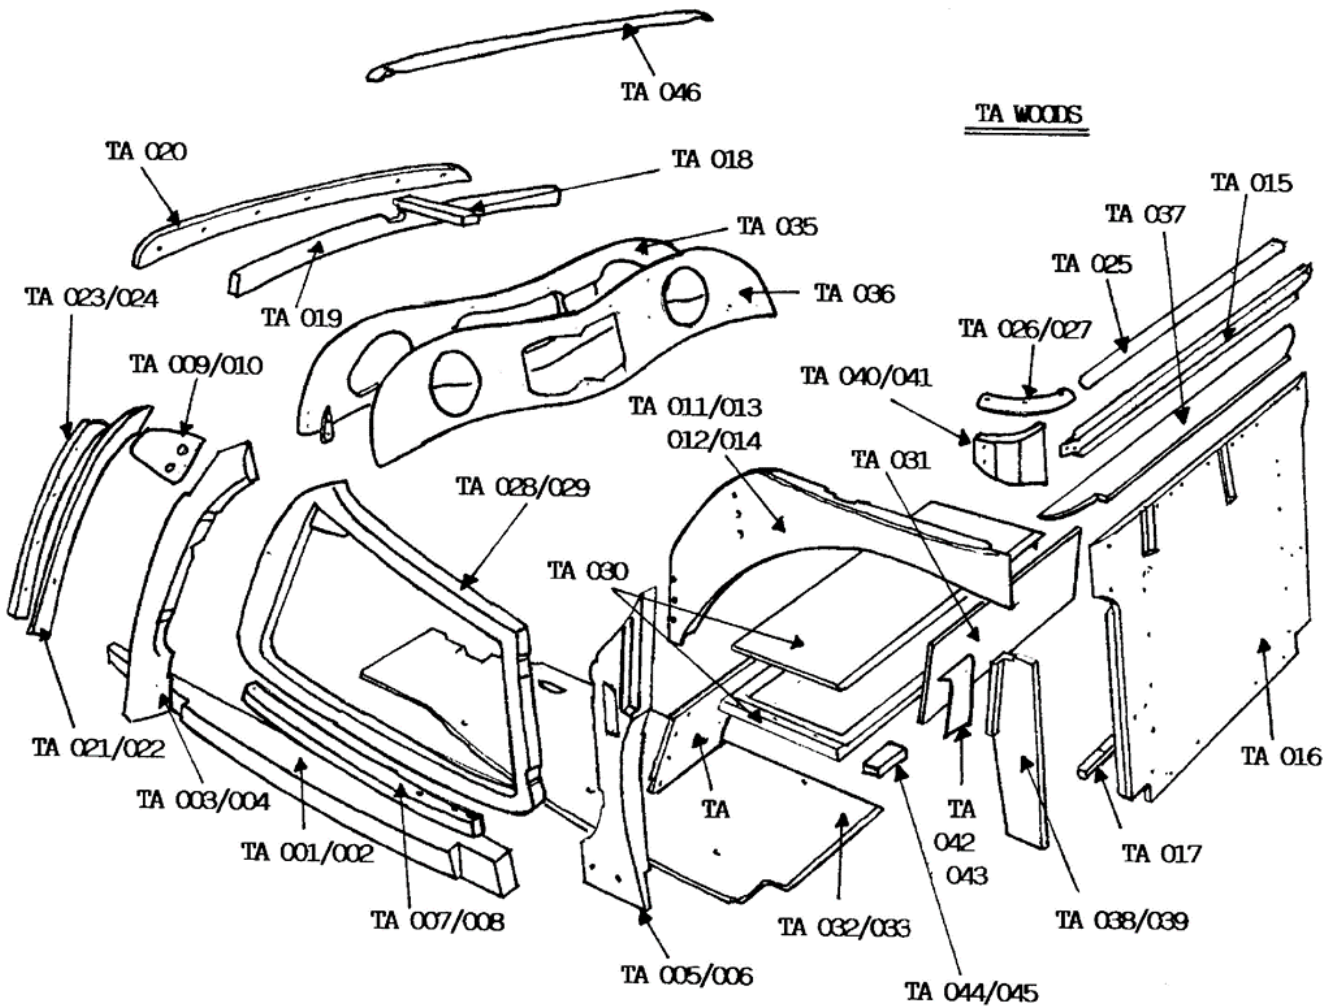

The HUTSON MOTOR COMPANY Ltd T-series Price List – February 2023

<u>Part No.</u>		<u>Price</u>	<u>Part No.</u>		<u>Price</u>
TA001	MAIN RAIL LH	113.69	TA046	FRONT HOOD RAIL	88.35
TA002	MAIN RAIL RH	113.69	TA060/NL ANGLE IRON BODY FRAME LH		419.69
TA003	FRONT BODY PILLAR LH	135.05	TA060/WE ANGLE IRON BODY FRAME LH		479.04
TA004	FRONT BODY PILLAR RH	135.05	TA061/NL ANGLE IRON BODY FRAME RH		419.69
TA005	REAR BODY PILLAR LH	179.95	TA061/WE ANGLE IRON BODY FRAME RH		479.04
TA006	REAR BODY PILLAR RH	179.95	TA062	SIDE SCREEN BOX COVER	79.55
TA007	UNDER DOOR BODY RAIL LH	60.67	TA063/NL REAR BODY PILLAR TIEBAR		161.54
TA008	UNDER DOOR BODY RAIL RH	60.67	TA063/WE REAR BODY PILLAR TIEBAR		161.54
TA009	FT BODY PILLAR TOP X PIECE LH	29.35	TA064	SIDE BULKHEAD BRACKET LH	24.41
TA010	FT BODY PILLAR TOP X PIECE RH	29.35	TA065	SIDE BULKHEAD BRACKET RH	24.41
TA011/013	WHEEL ARCH ASSY LH	230.61	TA066	TOP BULKHEAD BRACKET LH	35.94
TA012/014	WHEEL ARCH ASSY RH	230.61	TA067	TOP BULKHEAD BRACKET RH	35.94
TA015	REAR TOP RAIL	117.01	TA068	W/ARCH TO RR B/PILLAR BRKT LH	69.59
TA016/NL	REAR CENTRE PANEL	232.22	TA069	W/ARCH TO RR B/PILLAR BRKT RH	69.59
TA016/WE	REAR CENTRE PANEL	227.75	TA072/NL	FRONT QUARTER PANEL LH	227.35
TA017	REAR BOTTOM RAIL	31.29	TA072/WE	FRONT QUARTER PANEL LH	227.35
TA018	X PIECE RR OF DASH BACK PANEL	24.66	TA073/NL	FRONT QUARTER PANEL RH	227.35
TA019	BULKHEAD TOP TIMBER REAR	41.93	TA073/WE	FRONT QUARTER PANEL RH	227.35
TA020	BULKHEAD TOP TIMBER FRONT	61.82	TA074/NL	REAR QUARTER PANEL LH	297.25
TA021	BULKHEAD SIDE TIMBER REAR LH	30.50	TA074/WE	REAR QUARTER PANEL LH	297.25
TA022	BULKHEAD SIDE TIMBER REAR RH	30.50	TA075/NL	REAR QUARTER PANEL RH	297.25
TA023	BULKHEAD SIDE TIMBER FRONT LH	30.37	TA075/WE	REAR QUARTER PANEL RH	297.25
TA024	BULKHEAD SIDE TIMBER FRONT RH	30.37	TA076	DOOR SKIN & EDGING STRIPS LH	399.20
TA025	REAR TOP FINISHER	29.72	TA077	DOOR SKIN & EDGING STRIPS	399.20
TA026	REAR TOP SIDE FINISHER LH	28.45	TA078	REAR TOP PANEL	36.69
TA027	REAR TOP SIDE FINISHER RH	28.45	TA079/NL	INNER WHEEL ARCH LH	204.64
TA028	DOOR ASSEMBLY LH	393.27	TA079/WE	INNER WHEEL ARCH LH	226.50
TA028F	ASSEMBLED PANELLED DOOR LH	915.09	TA080/NL	INNER WHEEL ARCH RH	204.64
TA029	DOOR ASSEMBLY RH	393.27	TA080/WE	INNER WHEEL ARCH RH	226.50
TA029F	ASSEMBLED PANELLED DOOR RH	915.09	TA082	SCUTTLE TOP	563.75
TA030/NL	PANEL ABOVE AXLE	182.00	TA095/NL	ASSY ASH FRAME SKELETON	4,048.00
TA030/WE	PANEL ABOVE AXLE	178.50	TA095/WE	ASSY ASH FRAME SKELETON	4,048.00
TA031	SCREEN BOX LID	26.70	TA096/NL	ASSY BODY STEEL PANELLED	6,479.00
TA032/NL	FLOORBOARD LH	136.68	TA096/WE	ASSY BODY STEEL PANELLED	6,479.00
TA032/WE	FLOORBOARD LH	136.68	TA097/NL	PANELLED BODY WITH SCUTTLE	7,126.90
TA033/NL	FLOORBOARD RH	136.68	TA097/WE	PANELLED BODY WITH SCUTTLE	7,126.90
TA033/WE	FLOORBOARD RH	136.68	TA098	DOOR HINGE SET	416.12
TA034/NL	X PIECE RR PROPSHAFT TUNNEL	81.37	TA099	DOOR CHECKSTRAP TA	23.57
TA034/WE	X PIECE RR PROPSHAFT TUNNEL	83.38	TA100/NL	STEEL BODY W/ SCUTTLE & DOORS	8,640.50
TA035	DASH BACKING PANEL	230.81	TA100/WE	STEEL BODY W/ SCUTTLE & DOORS	8,640.50
TA036	DASH FACIA PANEL	123.82	TA102	SIDE SCREEN ATTACHMENT PLATE	10.72
TA037/NL	REAR TOP SHELF	40.80			
TA037/WE	REAR TOP SHELF	40.80			
TA038	SIDE OF SIDE SCREEN BOX LH	22.14			
TA039	SIDE OF SIDE SCREEN BOX RH	22.14			
TA040/NL	REAR ANGLED CORNER TIMBER LH	72.49			
TA040/WE	REAR ANGLED CORNER TIMBER LH	72.49			
TA041/NL	REAR ANGLED CORNER TIMBER RH	72.49			
TA041/WE	REAR ANGLED CORNER TIMBER RH	72.49			
TA042/NL	SIDE OF S/BOX TO W/ARCH LH	14.39			
TA042/WE	SIDE OF S/BOX TO W/ARCH LH	14.85			
TA043/NL	SIDE OF S/BOX TO W/ARCH RH	14.39			
TA043/WE	SIDE OF S/BOX TO W/ARCH RH	14.85			
TA044/NL	FILLET REAR OF BODY FRAME LH	7.50			
TA044/WE	FILLET REAR OF BODY FRAME LH	19.47			
TA045/NL	FILLET REAR OF BODY FRAME RH	7.50			
TA045/WE	FILLET REAR OF BODY FRAME RH	19.47			