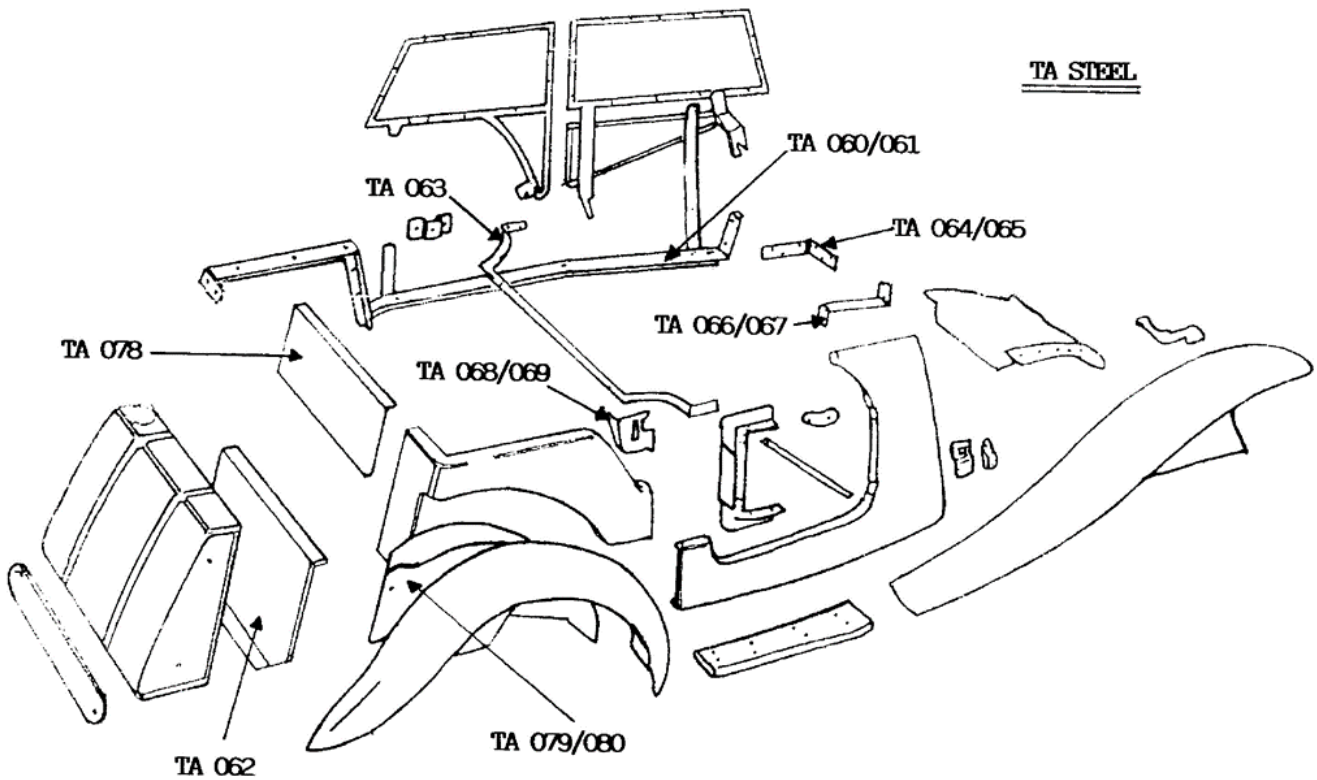

The HUTSON MOTOR COMPANY Ltd T-series Price List – February 2023

<u>Part No.</u>		<u>Price</u>	<u>Part No.</u>		<u>Price</u>
TA001	MAIN RAIL LH	113.69	TA046	FRONT HOOD RAIL	88.35
TA002	MAIN RAIL RH	113.69	TA060/NL ANGLE IRON BODY FRAME LH		419.69
TA003	FRONT BODY PILLAR LH	135.05	TA060/WE ANGLE IRON BODY FRAME LH		479.04
TA004	FRONT BODY PILLAR RH	135.05	TA061/NL ANGLE IRON BODY FRAME RH		419.69
TA005	REAR BODY PILLAR LH	179.95	TA061/WE ANGLE IRON BODY FRAME RH		479.04
TA006	REAR BODY PILLAR RH	179.95	TA062	SIDE SCREEN BOX COVER	79.55
TA007	UNDER DOOR BODY RAIL LH	60.67	TA063/NL REAR BODY PILLAR TIEBAR		161.54
TA008	UNDER DOOR BODY RAIL RH	60.67	TA063/WE REAR BODY PILLAR TIEBAR		161.54
TA009	FT BODY PILLAR TOP X PIECE LH	29.35	TA064	SIDE BULKHEAD BRACKET LH	24.41
TA010	FT BODY PILLAR TOP X PIECE RH	29.35	TA065	SIDE BULKHEAD BRACKET RH	24.41
TA011/013	WHEEL ARCH ASSY LH	230.61	TA066	TOP BULKHEAD BRACKET LH	35.94
TA012/014	WHEEL ARCH ASSY RH	230.61	TA067	TOP BULKHEAD BRACKET RH	35.94
TA015	REAR TOP RAIL	117.01	TA068	W/ARCH TO RR B/PILLAR BRKT LH	69.59
TA016/NL	REAR CENTRE PANEL	232.22	TA069	W/ARCH TO RR B/PILLAR BRKT RH	69.59
TA016/WE	REAR CENTRE PANEL	227.75	TA072/NL	FRONT QUARTER PANEL LH	227.35
TA017	REAR BOTTOM RAIL	31.29	TA072/WE	FRONT QUARTER PANEL LH	227.35
TA018	X PIECE RR OF DASH BACK PANEL	24.66	TA073/NL	FRONT QUARTER PANEL RH	227.35
TA019	BULKHEAD TOP TIMBER REAR	41.93	TA073/WE	FRONT QUARTER PANEL RH	227.35
TA020	BULKHEAD TOP TIMBER FRONT	61.82	TA074/NL	REAR QUARTER PANEL LH	297.25
TA021	BULKHEAD SIDE TIMBER REAR LH	30.50	TA074/WE	REAR QUARTER PANEL LH	297.25
TA022	BULKHEAD SIDE TIMBER REAR RH	30.50	TA075/NL	REAR QUARTER PANEL RH	297.25
TA023	BULKHEAD SIDE TIMBER FRONT LH	30.37	TA075/WE	REAR QUARTER PANEL RH	297.25
TA024	BULKHEAD SIDE TIMBER FRONT RH	30.37	TA076	DOOR SKIN & EDGING STRIPS LH	399.20
TA025	REAR TOP FINISHER	29.72	TA077	DOOR SKIN & EDGING STRIPS	399.20
TA026	REAR TOP SIDE FINISHER LH	28.45	TA078	REAR TOP PANEL	36.69
TA027	REAR TOP SIDE FINISHER RH	28.45	TA079/NL	INNER WHEEL ARCH LH	204.64
TA028	DOOR ASSEMBLY LH	393.27	TA079/WE	INNER WHEEL ARCH LH	226.50
TA028F	ASSEMBLED PANELLED DOOR LH	915.09	TA080/NL	INNER WHEEL ARCH RH	204.64
TA029	DOOR ASSEMBLY RH	393.27	TA080/WE	INNER WHEEL ARCH RH	226.50
TA029F	ASSEMBLED PANELLED DOOR RH	915.09	TA082	SCUTTLE TOP	563.75
TA030/NL	PANEL ABOVE AXLE	182.00	TA095/NL	ASSY ASH FRAME SKELETON	4,048.00
TA030/WE	PANEL ABOVE AXLE	178.50	TA095/WE	ASSY ASH FRAME SKELETON	4,048.00
TA031	SCREEN BOX LID	26.70	TA096/NL	ASSY BODY STEEL PANELLED	6,479.00
TA032/NL	FLOORBOARD LH	136.68	TA096/WE	ASSY BODY STEEL PANELLED	6,479.00
TA032/WE	FLOORBOARD LH	136.68	TA097/NL	PANELLED BODY WITH SCUTTLE	7,126.90
TA033/NL	FLOORBOARD RH	136.68	TA097/WE	PANELLED BODY WITH SCUTTLE	7,126.90
TA033/WE	FLOORBOARD RH	136.68	TA098	DOOR HINGE SET	416.12
TA034/NL	X PIECE RR PROPSHAFT TUNNEL	81.37	TA099	DOOR CHECKSTRAP TA	23.57
TA034/WE	X PIECE RR PROPSHAFT TUNNEL	83.38	TA100/NL	STEEL BODY W/ SCUTTLE & DOORS	8,640.50
TA035	DASH BACKING PANEL	230.81	TA100/WE	STEEL BODY W/ SCUTTLE & DOORS	8,640.50
TA036	DASH FACIA PANEL	123.82	TA102	SIDE SCREEN ATTACHMENT PLATE	10.72
TA037/NL	REAR TOP SHELF	40.80			
TA037/WE	REAR TOP SHELF	40.80			
TA038	SIDE OF SIDE SCREEN BOX LH	22.14			
TA039	SIDE OF SIDE SCREEN BOX RH	22.14			
TA040/NL	REAR ANGLED CORNER TIMBER LH	72.49			
TA040/WE	REAR ANGLED CORNER TIMBER LH	72.49			
TA041/NL	REAR ANGLED CORNER TIMBER RH	72.49			
TA041/WE	REAR ANGLED CORNER TIMBER RH	72.49			
TA042/NL	SIDE OF S/BOX TO W/ARCH LH	14.39			
TA042/WE	SIDE OF S/BOX TO W/ARCH LH	14.85			
TA043/NL	SIDE OF S/BOX TO W/ARCH RH	14.39			
TA043/WE	SIDE OF S/BOX TO W/ARCH RH	14.85			
TA044/NL	FILLET REAR OF BODY FRAME LH	7.50			
TA044/WE	FILLET REAR OF BODY FRAME LH	19.47			
TA045/NL	FILLET REAR OF BODY FRAME RH	7.50			
TA045/WE	FILLET REAR OF BODY FRAME RH	19.47			