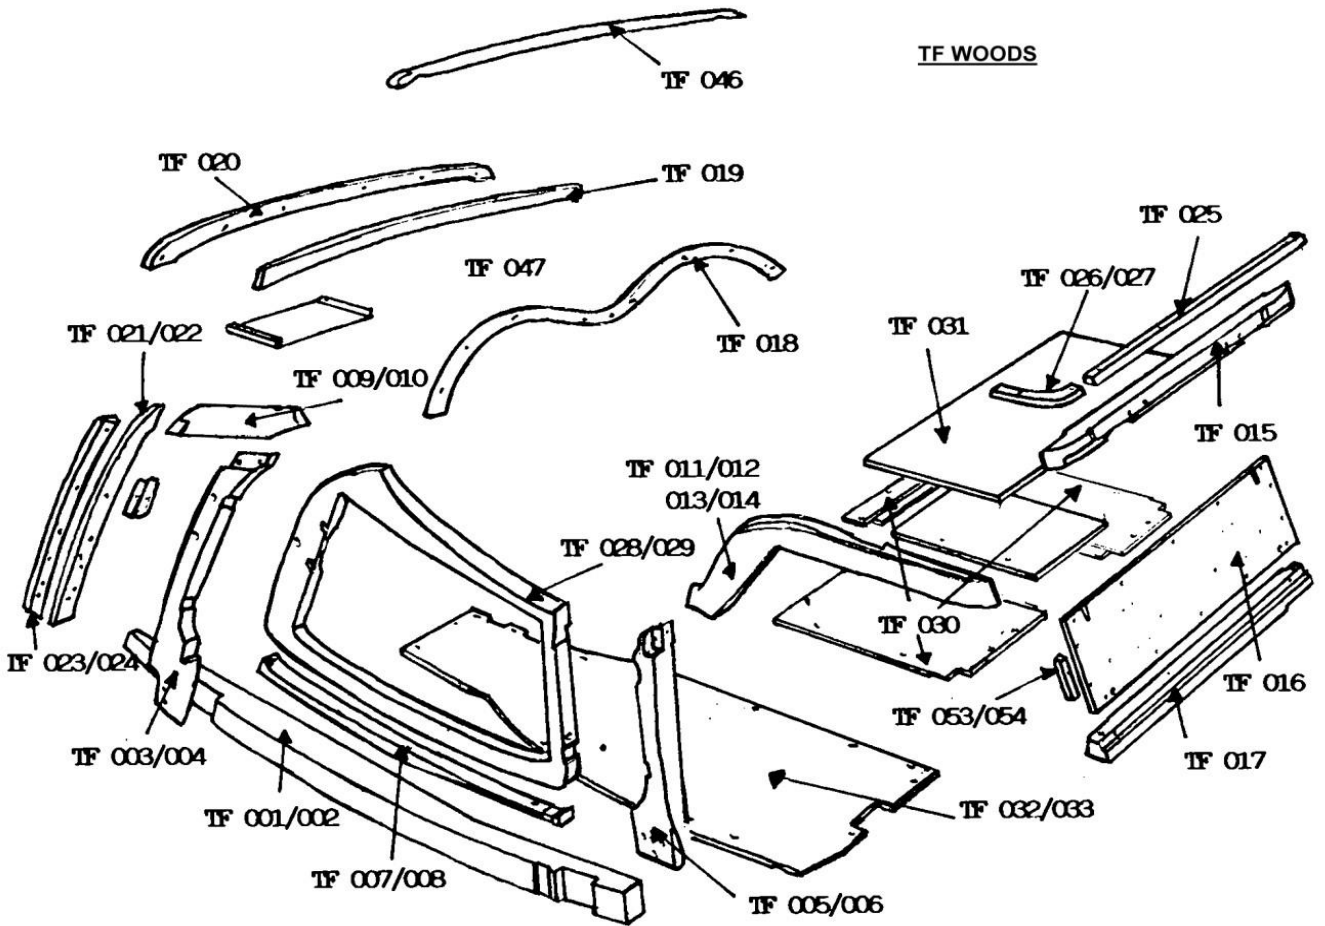

The HUTSON MOTOR COMPANY Ltd T-series Price List – February 2023

<u>Part No.</u>	<u>Price</u>	<u>Part No.</u>	<u>Price</u>
TF001	123.40	TF047	29.46
TF002	123.40	TF051	16.44
TF003	135.05	TF052	16.44
TF004	135.05	TF053	5.25
TF005	110.55	TF054	5.25
TF006	110.55	TF060	404.87
TF007	63.51	TF061	404.87
TF008	63.51	TF063	399.25
TF009	63.51	TF072	227.36
TF010	63.51	TF073	227.36
TF011/013	193.77	TF074	298.62
TF012/014	193.77	TF075	298.62
TF015	98.00	TF076	294.57
TF016	61.33	TF077	294.57
TF017	78.06	TF078	37.22
TF018	42.51	TF079	208.53
TF019	41.64	TF080	208.53
TF020	59.74	TF081	362.49
TF021	51.11	TF082	564.11
TF022	51.11	TF095	4,048.00
TF023	51.11	TF096	6,479.00
TF024	51.11	TF097	7,126.90
TF025	34.32	TF098	214.92
TF026	25.99	TF099	22.43
TF027	25.99	TF100	8,640.50
TF028	367.13	TF102	11.01
TF028A	77.05		
TF028B	68.26		
TF028C	97.84		
TF028D	65.17		
TF028F	836.75		
TF029	367.13		
TF029A	77.05		
TF029B	68.26		
TF029C	97.84		
TF029D	65.17		
TF029F	836.75		
TF030	178.18		
TF031	48.82		
TF032	137.46		
TF032A	137.46		
TF033	137.46		
TF033A	137.46		
TF046	103.10