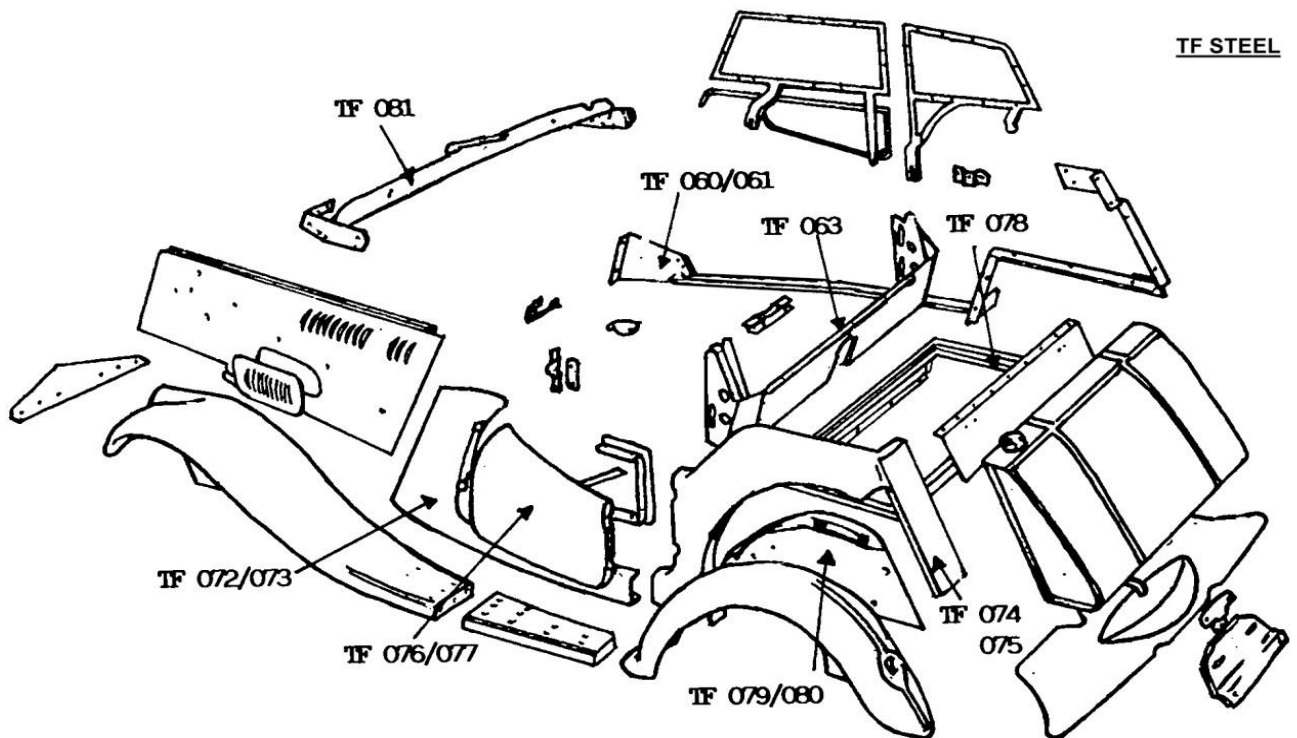

The HUTSON MOTOR COMPANY Ltd T-series Price List – February 2023

<u>Part No.</u>	<u>Price</u>	<u>Part No.</u>	<u>Price</u>
TF001	123.40	TF047	29.46
TF002	123.40	TF051	16.44
TF003	135.05	TF052	16.44
TF004	135.05	TF053	5.25
TF005	110.55	TF054	5.25
TF006	110.55	TF060	404.87
TF007	63.51	TF061	404.87
TF008	63.51	TF063	399.25
TF009	63.51	TF072	227.36
TF010	63.51	TF073	227.36
TF011/013	193.77	TF074	298.62
TF012/014	193.77	TF075	298.62
TF015	98.00	TF076	294.57
TF016	61.33	TF077	294.57
TF017	78.06	TF078	37.22
TF018	42.51	TF079	208.53
TF019	41.64	TF080	208.53
TF020	59.74	TF081	362.49
TF021	51.11	TF082	564.11
TF022	51.11	TF095	4,048.00
TF023	51.11	TF096	6,479.00
TF024	51.11	TF097	7,126.90
TF025	34.32	TF098	214.92
TF026	25.99	TF099	22.43
TF027	25.99	TF100	8,640.50
TF028	367.13	TF102	11.01
TF028A	77.05		
TF028B	68.26		
TF028C	97.84		
TF028D	65.17		
TF028F	836.75		
TF029	367.13		
TF029A	77.05		
TF029B	68.26		
TF029C	97.84		
TF029D	65.17		
TF029F	836.75		
TF030	178.18		
TF031	48.82		
TF032	137.46		
TF032A	137.46		
TF033	137.46		
TF033A	137.46		
TF046	103.10