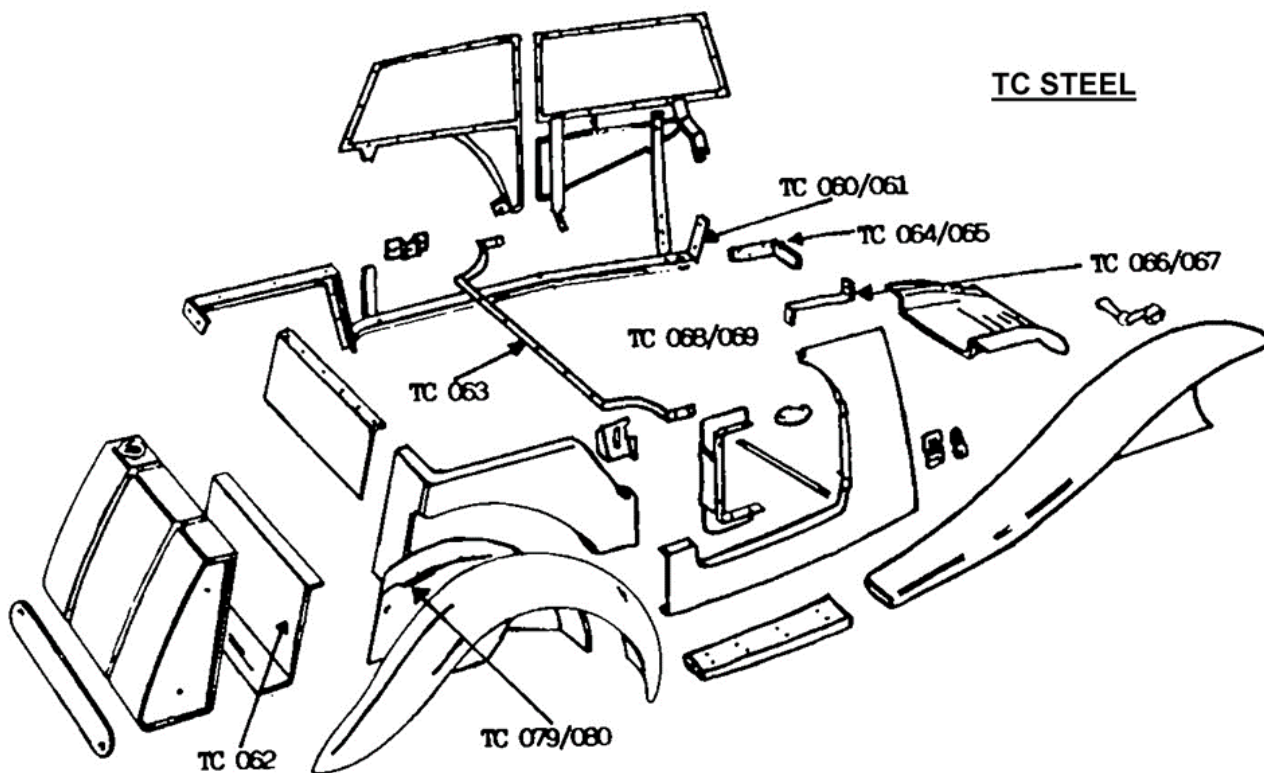

The HUTSON MOTOR COMPANY Ltd T-series Price List – February 2023

<u>Part No.</u>	<u>Price</u>	<u>Part No.</u>	<u>Price</u>
TD001	118.81	TD047	29.09
TD002	118.81	TD049	19.29
TD003	139.13	TD050	19.29
TD004	139.13	TD060	404.87
TD005	95.76	TD061	404.87
TD006	95.76	TD062	323.12
TD007	67.74	TD063	381.10
TD008	67.74	TD064	86.70
TD009	72.72	TD065	86.70
TD010	72.72	TD066	46.51
TD011/013	187.86	TD067	46.51
TD012/014	187.86	TD072	227.35
TD015	89.64	TD073	227.35
TD016	88.73	TD074	298.62
TD017	78.86	TD075	298.62
TD018	14.39	TD076	294.57
TD019	42.07	TD077	294.57
TD020	63.40	TD078	37.22
TD021	58.98	TD079	208.51
TD022	58.98	TD080	208.51
TD023	59.27	TD082	572.80
TD024	59.27	TD095	4,048.00
TD025	44.43	TD096	6,479.00
TD026	14.39	TD097	7,126.90
TD027	14.39	TD098	53.74
TD028	395.89	TD099	22.43
TD028A	81.55	TD100	8,640.50
TD028B	77.96	TD102	11.24
TD028C	83.13		
TD028D	54.49		
TD028F	879.73		
TD029	395.89		
TD029A	81.55		
TD029B	77.96		
TD029C	83.13		
TD029D	54.49		
TD029F	879.73		
TD030	150.56		
TD031	25.94		
TD032	133.44		
TD032A	133.44		
TD033	133.44		
TD033A	133.44		
TD035	168.75		
TD035A	168.75		
TD036	140.97		
TD036A	140.97		
TD037	45.38		
TD046	103.12